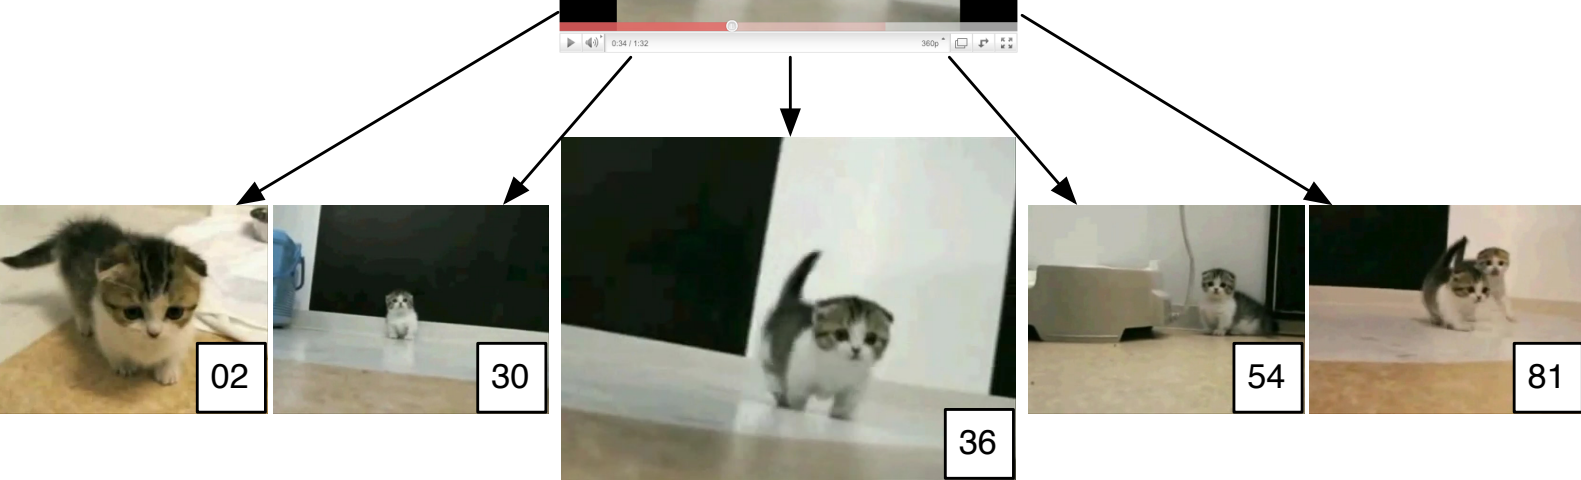

Movie Identification

Trace the origins or prevent your movie from spreading throughout the internet.

Bubo can recognize movies even after they have been scaled, slightly modified and re-encoded into a different file format.

Search for Movie

Search results are identified movie frames

frame 02-81 of

World's Cutest Kitten.avi