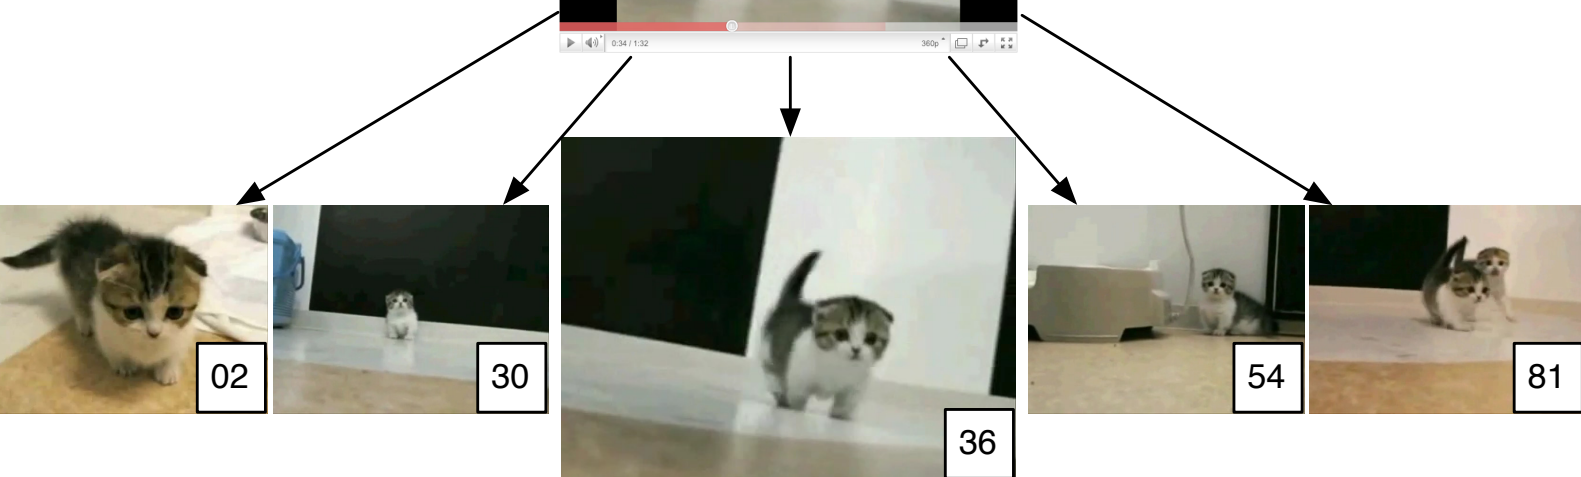

Movie Identification

Trace the origins or prevent your movie from spreading throughout the internet.

Bubo can recognize movies even after they have been scaled, slightly modified and re-encoded into a different file format.

Search for Movie

Search results are identified movie frames

frame 02-81 of

World's Cutest Kitten.avi